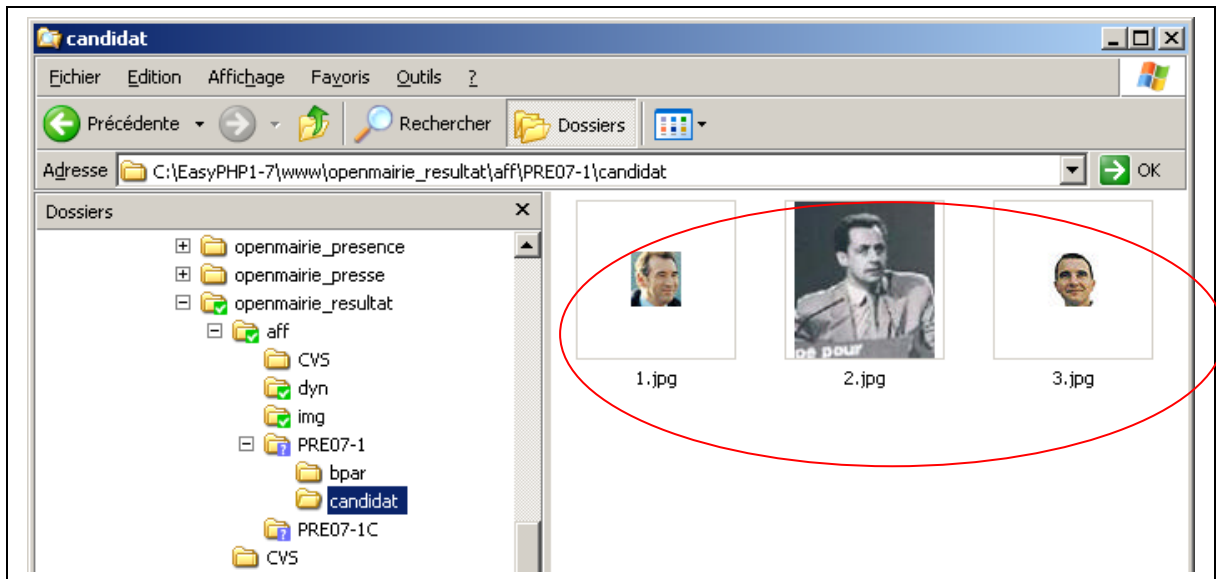

SAISIE PARTICIPATION

The screenshot shows the 'OpenRésultat' web application interface. The 'Saisie' menu is open, showing 'Participation' selected. Below, a table displays voting periods and the number of voters.