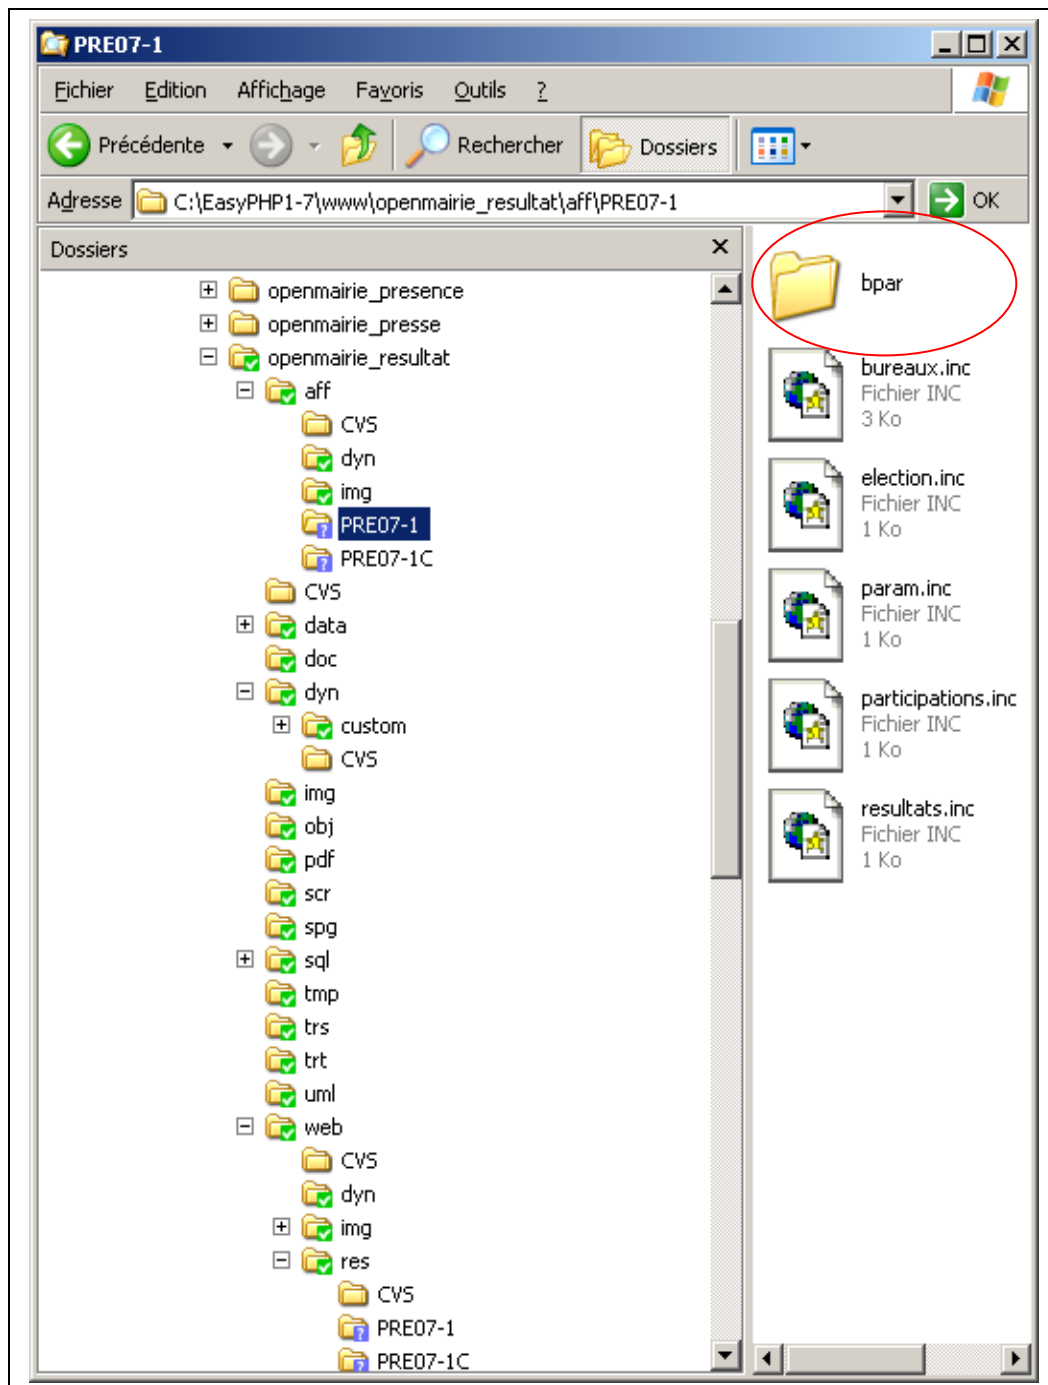

SAISIE PARTICIPATION

The screenshot shows the 'OpenRésultat' web application interface. The 'Saisie' menu is open, showing 'Participation' selected. Below, a table displays voting periods and the number of voters.

Tranche	Tranche_heure	Nombre De Votants
	02 10:00:00	30
	04 12:00:00	0
	06 14:00:00	0
	08 16:00:00	0
	10 18:00:00	0

CREATION AUTOMATIQUE REPERTOIRE BPAR

ANIMATION -> PARTICIPATION

The screenshot shows the 'OpenRésultat' web application interface. The top navigation bar includes 'Analyse', 'Configuration', 'Saisie', 'Affichage', 'À Propos', 'Paramétrage', and 'Login demo'. The 'Affichage' menu is expanded, showing 'Etat', 'Web', and 'Animation'. The 'Animation' option is selected, leading to a page titled 'election présidentielle 1er tour'. The page displays a table with columns 'Heure', 'Votants', and '%'. A yellow arrow points from the 'Animation' menu item to the 'PARTICIPATION' section of the results table.