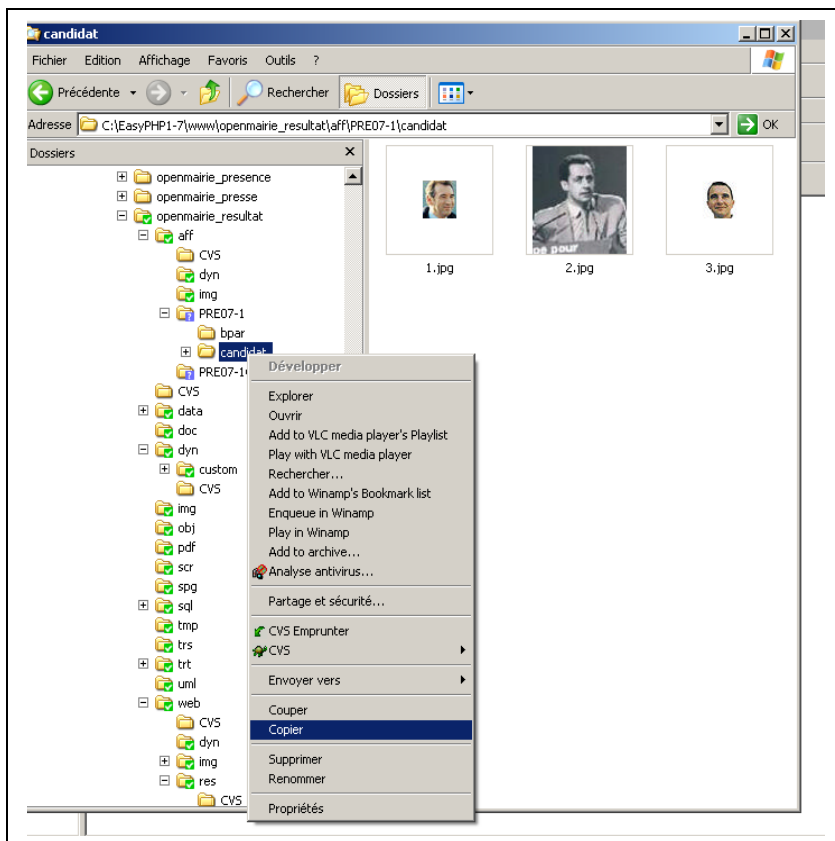

SAISIE PARTICIPATION

The screenshot shows the 'OpenRésultat' web application interface. The 'Saisie' menu is open, showing 'Participation' selected. Below, a table displays voting periods and the number of voters.

Tranche	Tranche_heure	Nombre De Votants
	02 10:00:00	30
	04 12:00:00	0
	06 14:00:00	0
	08 16:00:00	0
	10 18:00:00	0

CREATION AUTOMATIQUE REPERTOIRE BPAR

ANIMATION -> PARTICIPATION

The screenshot shows the 'OpenRésultat' web application interface. The top navigation bar includes 'Analyse', 'Configuration', 'Saisie', 'Affichage', 'À Propos', 'Paramétrage', and 'Login demo'. The 'Affichage' menu is expanded, showing 'Etat', 'Web', and 'Animation'. The 'Animation' option is selected, leading to a page titled 'election présidentielle 1er tour'. The page displays a table with columns 'Heure', 'Votants', and '%'. A yellow arrow points from the 'Animation' menu item to the 'PARTICIPATION' section of the results table.