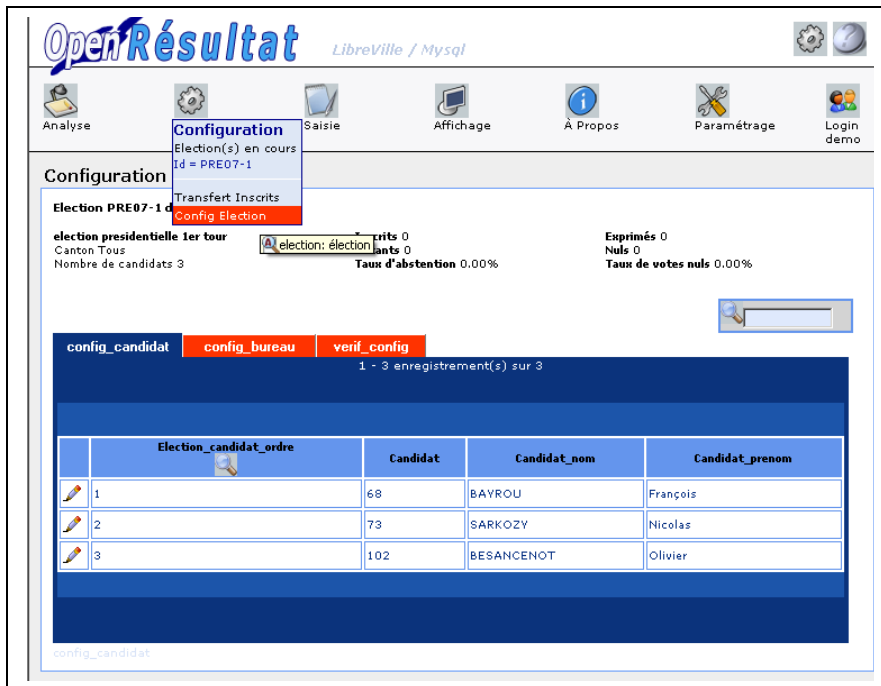

CREATION CANDIDATS