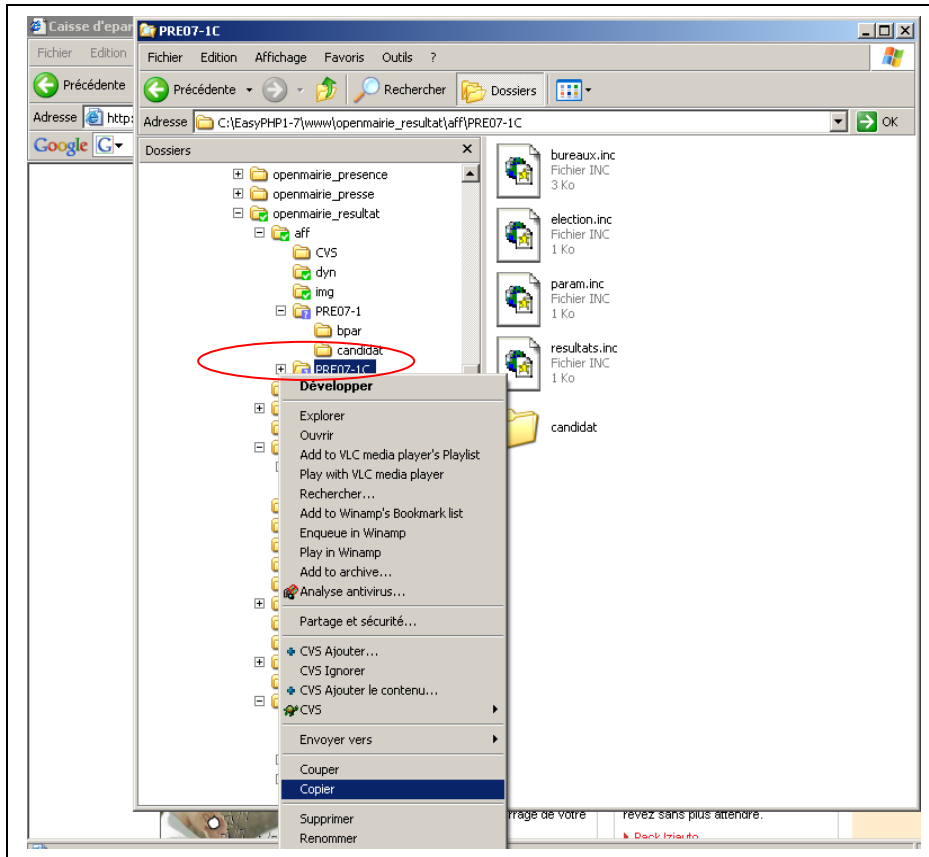

SAISIE PARTICIPATION

The screenshot shows the 'OpenRésultat' web application interface. The 'Saisie' menu is open, showing 'Participation' selected. Below, a table displays voting periods and the number of voters.