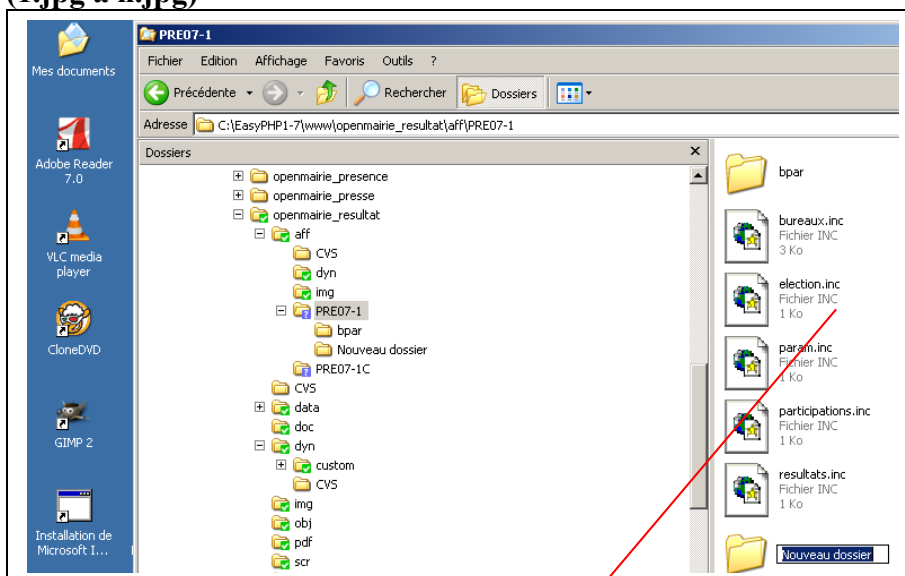

SAISIE PARTICIPATION

The screenshot shows the 'OpenRésultat' web application interface. The 'Saisie' menu is open, showing 'Participation' selected. Below, a table displays voting periods and the number of voters.